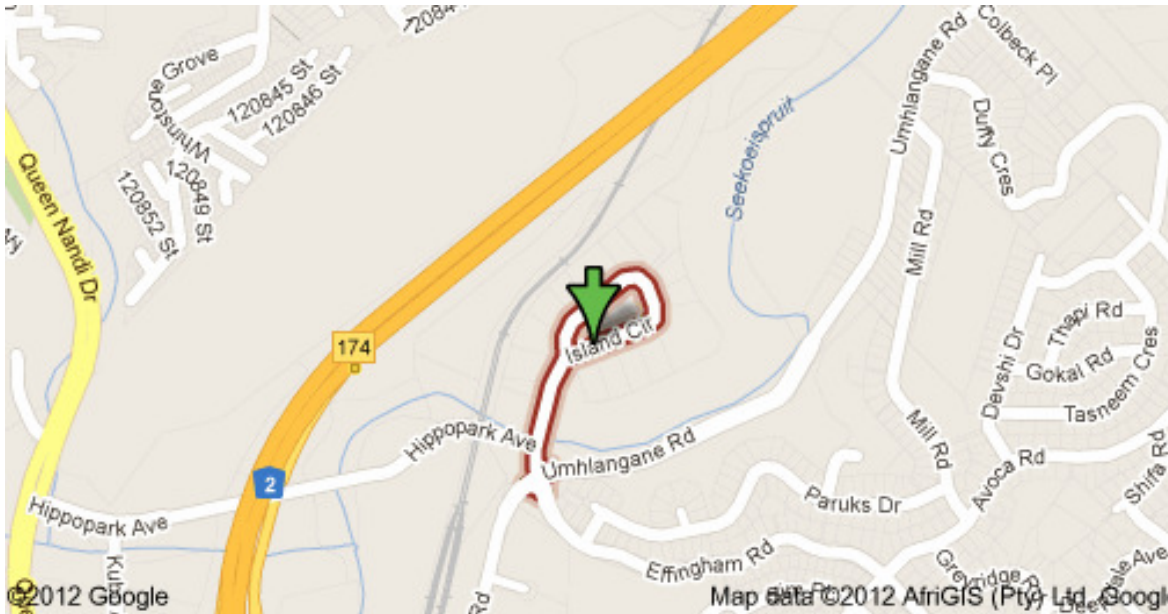

**OUR NEW ADDRESS:**

Suite 122  
Block 1,  
2<sup>nd</sup> Floor  
Island Office Park  
35/37 Island Circle  
Riverhorse Valley

**DIRECTIONS:**

Via North Coast Road:

Come along Umgeni Road, take the Connaught Bridge into Chris Hani Road(North Coast Road), and turn left into Queen Nandi Drive.

Drive along Nandi Drive, turn left into Corobrik Road (at the traffic lights), and left into Island Circle – keep left as the road circles. Island Office Park is straight ahead.

From Umhlanga:

Take the N2 South, and take the Queen Nandi Drive off-ramp. Turn left into Corobrik Road (at the traffic lights), and left into Island Circle – keep left as the road circles. Island Office Park is straight ahead.

From Durban:

Take the N2 North towards Umhlanga, take the Queen Nandi off-ramp. Turn right at the off ramp, over the bridge. Turn left into Corobrik Road (at the traffic lights), and left into Island Circle – keep left as the road circles. Island Office Park is straight ahead.